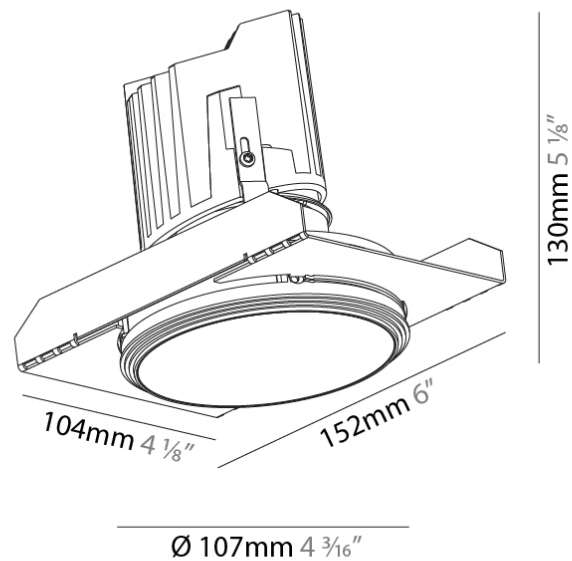

ELECTRICAL

Lamp Type: LED (Zhaga Standard)
Input Wattage (W): 13
Total Output Wattage (W): 11.8
Dimming: Tri-Mode (Non-Dimming and Phase Dimming (120Vac only) and 0-10V Dimming)
Driver Included: No
Driver Location: Recessed Housing
Driver Type: Constant Current - Universal
Driver Class: Class 2
Housing: See components
Input Voltage (V): 120 - 277
Constant Current (MA): 350

LED

Number of LEDs: 1
Color Temperature (°K): 2700 / 3000 / 3500 / 4000
Max. Delivered Lumen (lm): 876 / 909 / 955 / 974
Nominal Lumen (lm): 1304 / 1352 / 1421 / 1450
CRI: >90 CRI
Efficiency (%): 87.9 / 88.4 / 87.9
Lamp Life (hrs): 50000
Upon Request: RGB-W Tunable White Special Color Temperature Special LED

OPTICAL

Reflector°: 18 / 42 / 60
Optic°: Lens Pack - No Lens / Linear Spread Lens / Honeycomb / Spread Lens
Upon Request: Special Beam Angles

RATINGS AND CERTIFICATIONS

382, F 416-247-9319, www.zaneen.com

Not to be used in conjunction with other models at the end of the existing Model #. For assistance on 'custom' specifications, contact zteam@zaneen.com. In a constant effort to supply the best product, we reserve the right to change specifications or materials without notice. The most recent specification sheets are found at zaneen.com

IP rating: IP20