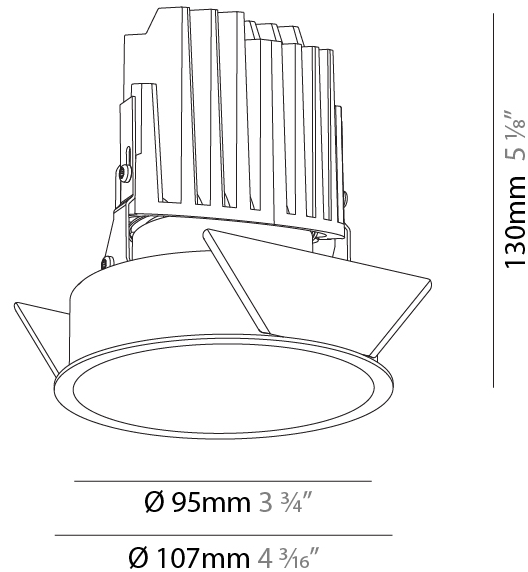

Series: Bioniq
Subseries: Bioniq Round Deep
Brand: Prolight
Division: Architectural
Mounting Type: Recessed
Mounting Location: Ceiling
Subcategory: Downlight

PHYSICAL

Shape: Round
Diameter (mm): 107
Diameter (in): 4 3/16
Height (mm): 130
Height (in): 5 1/8
Ceiling Thickness (mm): 10 / 12.5 / 15
Ceiling Thickness (in): 3/8 or 1/2 or 9/16
Min. Recessing Depth (mm): 150
Min. Recessing Depth (in): 5 7/8
Light Distribution: Downlight
Weight (kg): 0.533
Weight (lbs): 1.18
Fixture Finish: SSR / BKV / CWI / CRY / HAB / LAG / UFT / ITA / RUA / RUR / MIC / FTG / MYG / TWT / LOD / PUS / FRO / FUP / KIA / POP / BLS / SPG / MEY / GOH / GUM / CHC / COM / ABZ / JAG / OBR / MOS / ROR
Fixture Material: Aluminum Die Cast
Cut-out Measurements: 98mm / 3 7/8"

ELECTRICAL

Lamp Type: LED (Zhaga Standard)
Input Wattage (W): 15.5
Total Output Wattage (W): 13
Dimming: Tri-Mode (Non-Dimming and Phase Dimming (120Vac only) and 0-10V Dimming)
Driver Included: No
Driver Location: Recessed Housing
Driver Type: Constant Current - Universal
Driver Class: Class 2
Housing: See components
Input Voltage (V): 120 - 277
Constant Current (MA): 500

LED

Number of LEDs: 1
Color Temperature (°K): 2700 / 3000 / 3500 / 4000
Max. Delivered Lumen (lm): 1140 / 1180 / 1245 / 1270
CRI: >90 CRI
Lamp Life (hrs): 50000

OPTICAL

Reflector°: 20 / 40 / 60

RATINGS AND CERTIFICATIONS

Certified By: Certified for North American Standards
IP rating: IP54

PROJECT
TYPE
SPECIFIER
QUANTITY
DATE