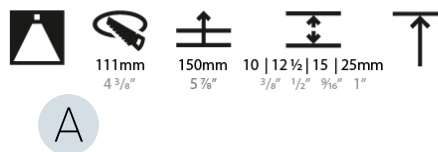

ELECTRICAL

Lamp Type: LED (Zhaga Standard)
Input Wattage (W): 13
Total Output Wattage (W): 11.8
Dimming: Tri-Mode (Non-Dimming and Phase Dimming (120Vac only) and 0-10V Dimming)
Driver Included: No
Driver Location: Recessed Housing
Driver Type: Constant Current - Universal
Driver Class: Class 2
Housing: See components
Input Voltage (V): 120 - 277
Constant Current (MA): 350

LED

Number of LEDs: 1
Color Temperature (°K): 2700 / 3000 / 3500 / 4000
Max. Delivered Lumen (lm): 876 / 909 / 955 / 974
Nominal Lumen (lm): 1304 / 1352 / 1421 / 1450
CRI: >90 CRI
Efficiency (%): 87.9 / 88.4 / 87.9
Lamp Life (hrs): 50000
Upon Request: RGB-W Tunable White Special Color Temperature Special LED

OPTICAL

Reflector°: 18 / 42 / 60
Optic°: Lens Pack - No Lens / Linear Spread Lens / Honeycomb / Spread Lens
Upon Request: Special Beam Angles

RATINGS AND CERTIFICATIONS

382, F 416-247-9319, www.zaneen.com

Not to be used in conjunction with other models at the end of the existing Model #. For assistance on 'custom' specifications, contact zteam@zaneen.com. In a constant effort to supply the best product, we reserve the right to change specifications or materials without notice. The most recent specification sheets are found at zaneen.com

IP rating: IP20