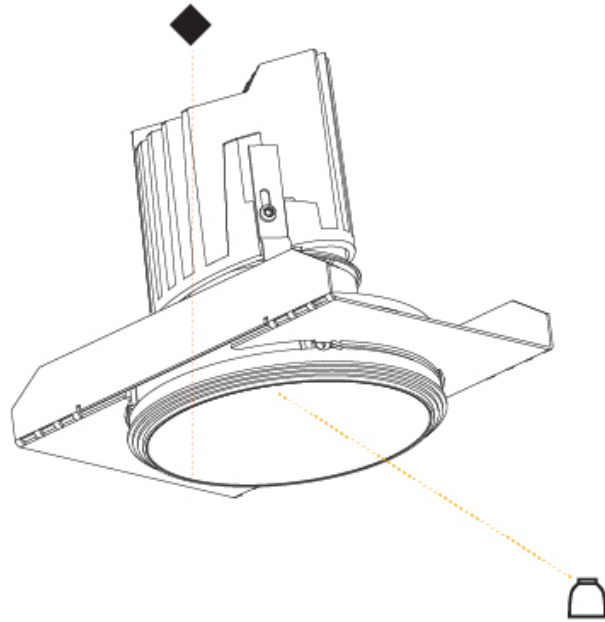

BIONIQ ROUND DEEP TRIMLESS

A35191-

PROJECT	_____
TYPE	_____
SPECIFIER	_____
QUANTITY	_____
DATE	_____