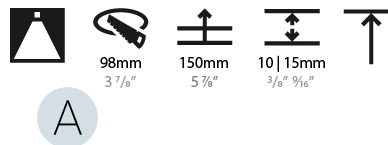

GENERAL

Series: Bioniq
Subseries: Bioniq Round Deep
Brand: Prolicht
Division: Architectural
Mounting Type: Recessed
Mounting Location: Ceiling
Subcategory: Downlight

PHYSICAL

Shape: Round
Diameter (mm): 107
Diameter (in): 4 3/16
Height (mm): 130
Height (in): 5 1/8
Ceiling Thickness (mm): 10 / 12.5 / 15
Ceiling Thickness (in): 3/8 or 1/2 or 9/16
Min. Recessing Depth (mm): 150
Min. Recessing Depth (in): 5 7/8
Light Distribution: Downlight
Weight (kg): 0.533
Weight (lbs): 1.18
Fixture Finish: SSR / BKV / CWI / CRY / HAB / UFT / ITA / RUA / FTG / MYG / LOD / PUS / FRO / FUP / KIA / POP / BLS / SPG / MEY / GOH / GUM / CHC / COM / ABZ / JAG / OBR / MOS / ROR
Fixture Material: Aluminum Die Cast
Cut-out Measurements: 98mm / 3 7/8"

ELECTRICAL

Lamp Type: LED (Zhaga Standard)
Input Wattage (W): 15.5
Total Output Wattage (W): 13
Dimming: Tri-Mode (Non-Dimming and Phase Dimming (120Vac only) and 0-10V Dimming)
Driver Included: No
Driver Location: Recessed Housing
Driver Type: Constant Current - Universal
Driver Class: Class 2
Housing: See components
Input Voltage (V): 120 - 277
Constant Current (MA): 500

LED

Number of LEDs: 1
Color Temperature (°K): 2700 / 3000 / 3500 / 4000
Max. Delivered Lumen (lm): 1140 / 1180 / 1245 / 1270
CRI: >90 CRI
Lamp Life (hrs): 50000

OPTICAL

Reflector°: 20 / 40 / 60

RATINGS AND CERTIFICATIONS

Certified By: Certified for North American Standards
IP rating: IP54