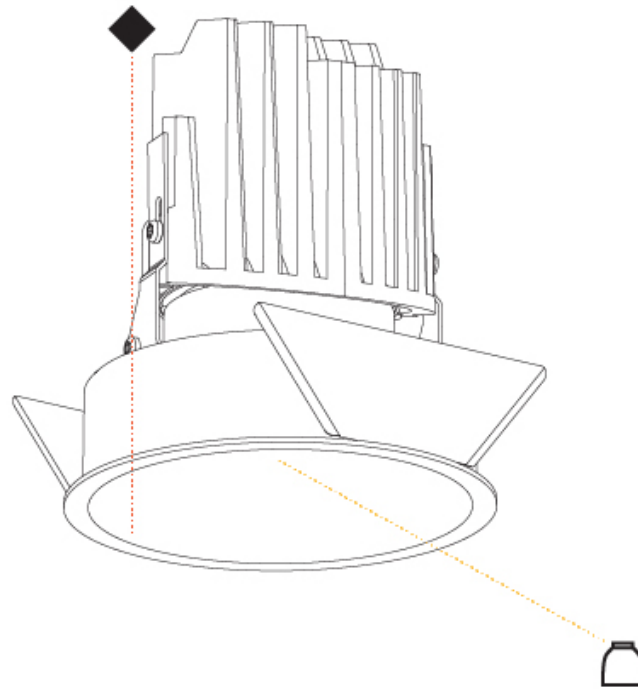

BIONIQ ROUND DEEP RECESSED

A35281-

PROJECT	_____
TYPE	_____
SPECIFIER	_____
QUANTITY	_____
DATE	_____